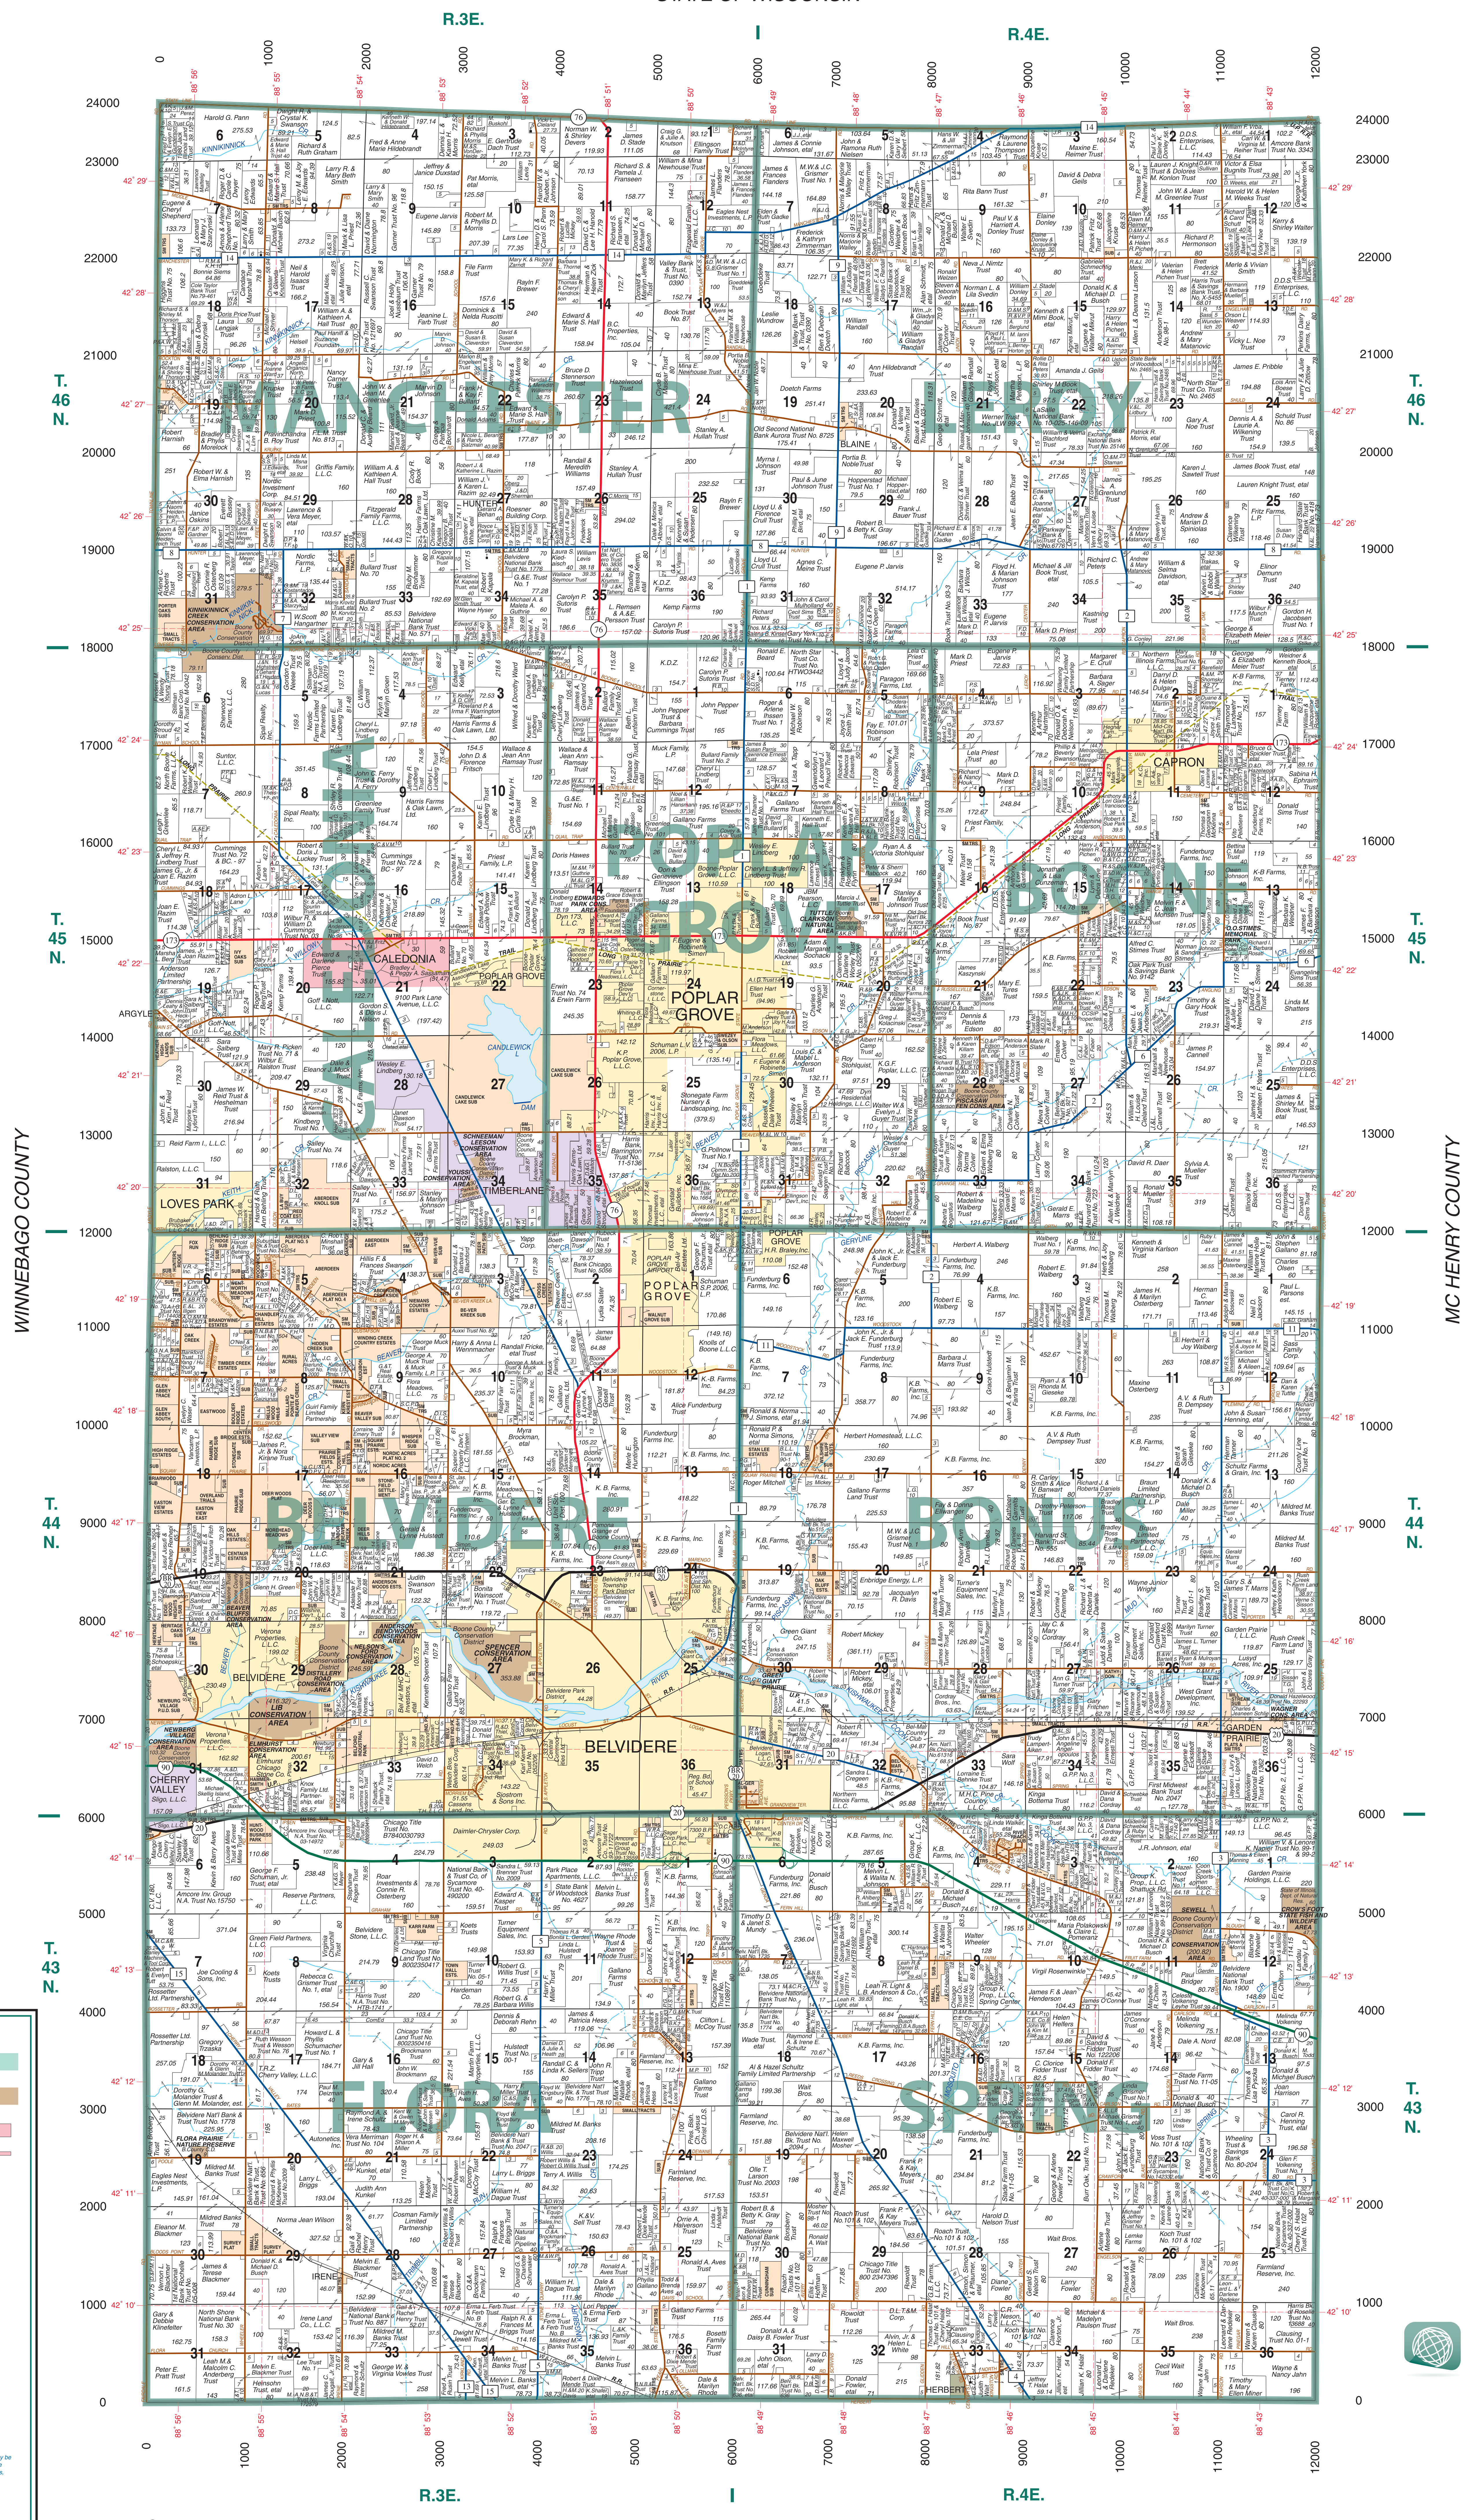

BOONE COUNTY, ILLINOIS

STATE OF WISCONSIN

BOONE, IL 2010

PUBLIC LANDS IN PARKS

PUBLIC LANDS IN CONSERVATION, NATURAL & FISH & WILDLIFE AREAS, PRAIRIES & NATURE PRESERVES

ABBREVIATIONS

RESPECT LANDOWNER RIGHTS

SCALE

DATE

ROCKFORD MAP PUBLISHERS

P.O. Box 6126,
Rockford, Illinois 61125-1126
1-800-321-1MAP (1627)
Phone: (815) 544-7440
Fax: (815) 544-7441
www.rockfordmap.com
42° 15'N, 88° 52'W