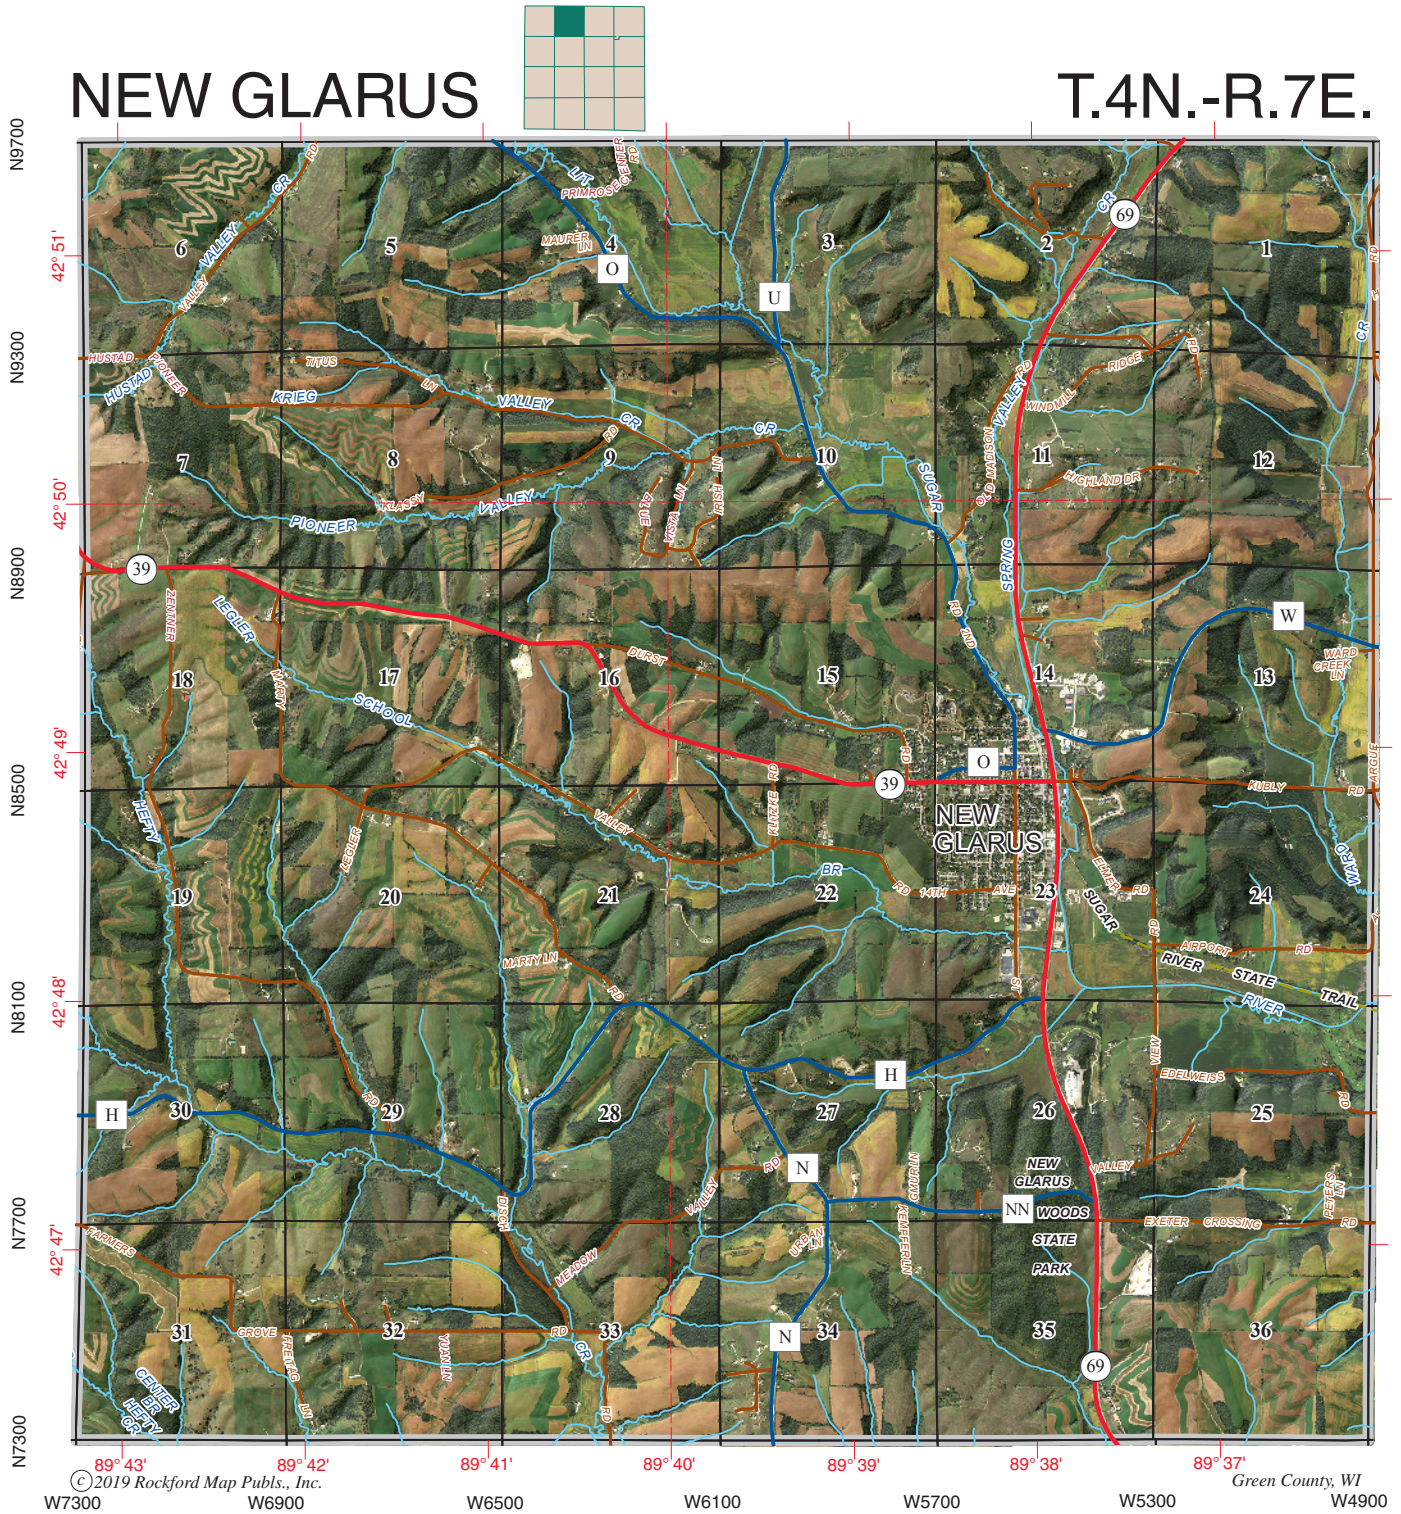

NEW GLARUS

T.4N.-R.7E.

©2019 Rockford Map Publs., Inc. Green County, WI
 W7300 W6900 W6500 W6100 W5700 W5300 W4900

Thank you advertisers.

A lot of effort and hard work is put into offering the highest quality, most accurate, and overall best plat book on the market. Publishing these maps would not be possible without the continued support of our advertisers. We encourage our readers to support the businesses that made this book available to you.

 **ROCKFORD MAP PUBLISHERS**

SLOAN IMPLEMENT

Ryan O’Flanagan
 W5511 County Road DR • Monroe, WI 53566
 (608) 325-3188 • Fax (608) 325-2130
 Toll Free (800) 813-4255
 roflanagan@sloans.com • www.sloans.com/monroe